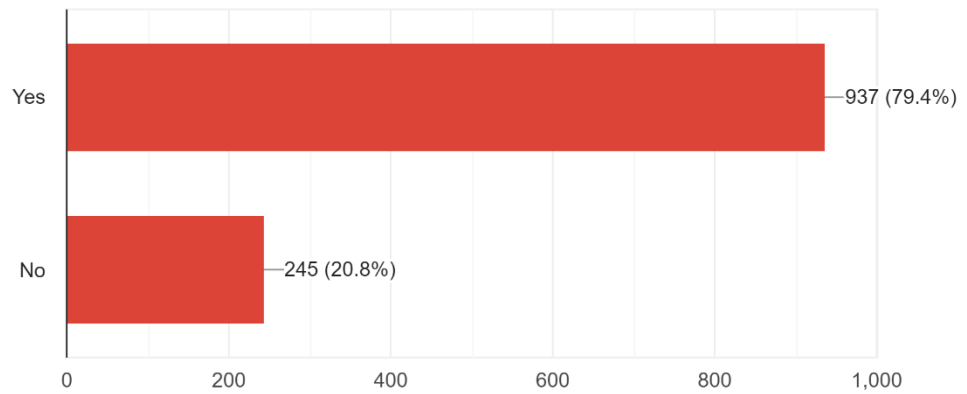

Are you aware parents have the legal right to opt their children out of taking the state's federally mandated standardized tests?

1,180 responses