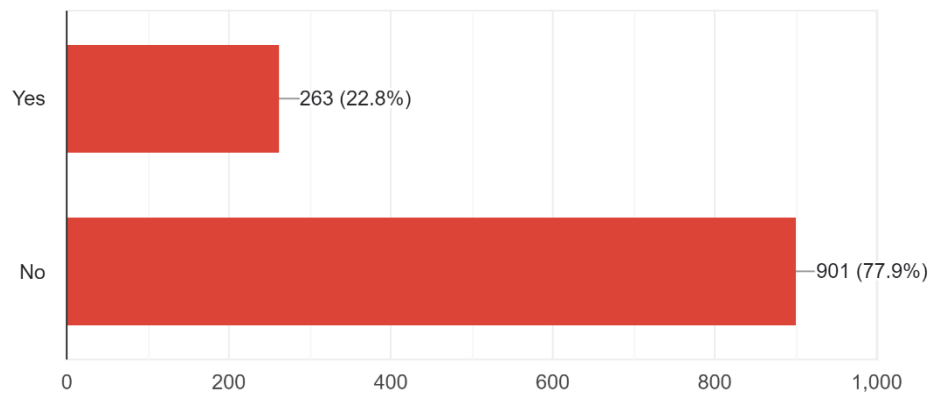

Do you think test scores of English language learners and students with significant cognitive disabilities should be included in the evaluation of schools and school districts?

1,156 responses